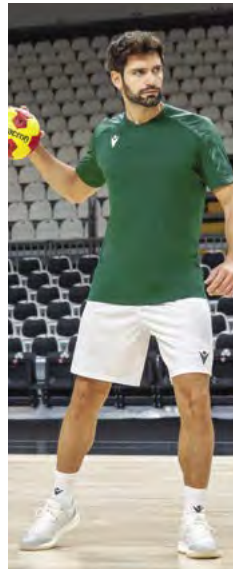

GEDE SHIRT
MESA HERO SHORTS