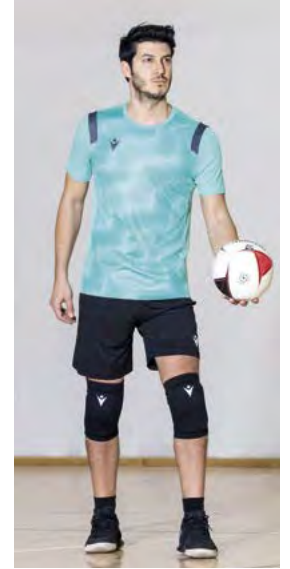

RODDERS SHIRT
BISMUTH HERO SHORTS