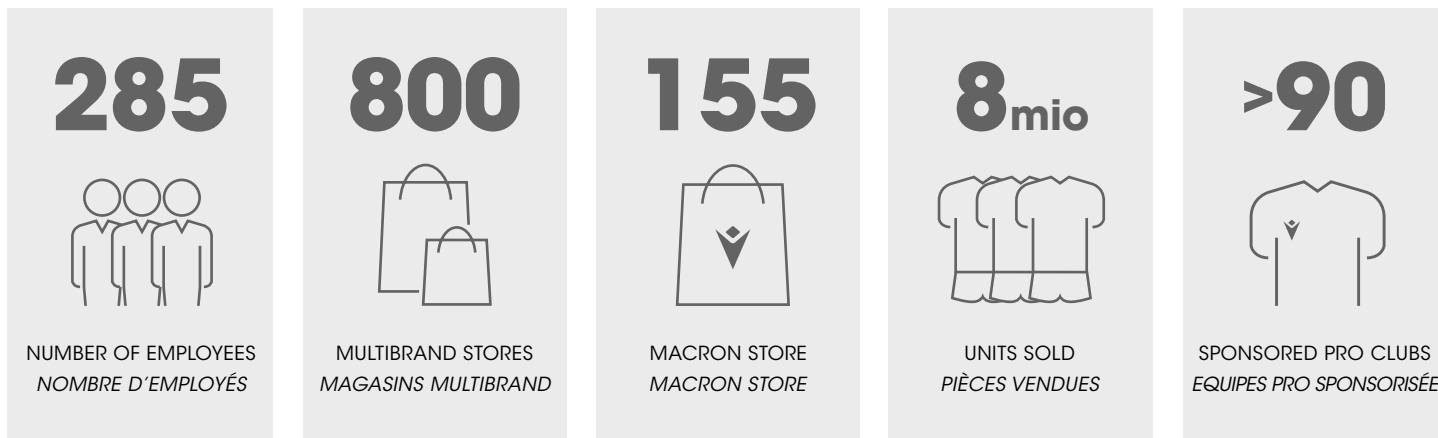

Fraport Skyliners
Basketball Bundesliga
(Germany)

Numbers for 2021

A company with an international DNA

AN INTERNATIONAL DNA

Macron, an Italian company with a strong international vocation, is now one of the main European players, combining the qualities and skills typical of made in Italy apparel products, reflecting a perfect mixture of globalization and tradition: an immediate winning combination.

A FAST GROWING COMPANY

From an initial only Italian customer base, Macron now distributes about 20% of its products in Italy and the remaining 80% to the rest of the world. The turnover has grown significantly year after year: Macron is now one of the sportswear brands with the most rapid growth in Europe.

AN INTERNATIONAL DISTRIBUTION

The Company sells its products through an impressive unique retail network of 155 mono-brand stores spread across over 35 countries, as well as via over 800 traditional multi-brand retailers, international distributors, the fan shops of professional clubs and via the company's own e-commerce platform.

UNE REALITÉ EN FORTE EXPANSION

À partir un chiffre d'affaires au début complètement réalisée en Italie, Macron distribue aujourd'hui environ 20% de ses produits en Italie et les 80% restant dans le reste du monde. Le chiffre d'affaires a fortement augmenté année après année: une des marques de sportswear avec la croissance la plus rapide.