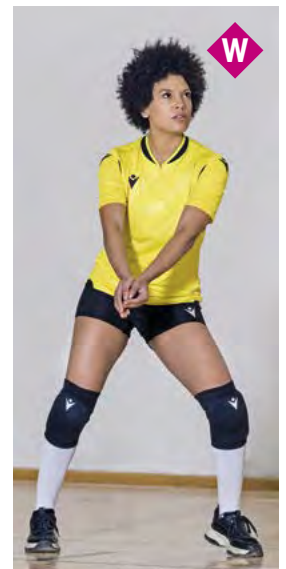

ALYA SHIRT
OSMIUM HERO SHORTS