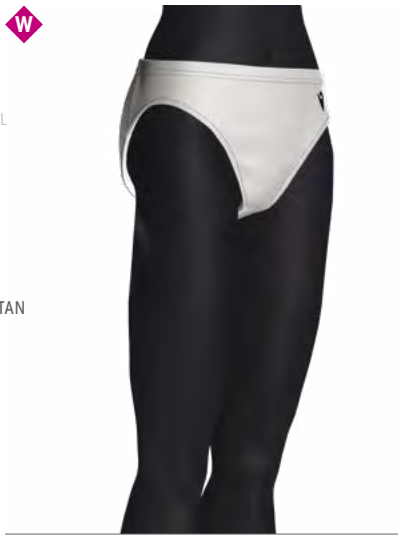

Miley Custom

Brief

SR M L XL XXL 3XL 4XL 5XL

JR 4XS 3XS XXS XS S

BODYTEX : 92% POLYESTER - 8% ELASTAN

 98700659

Dexif Custom

NEW