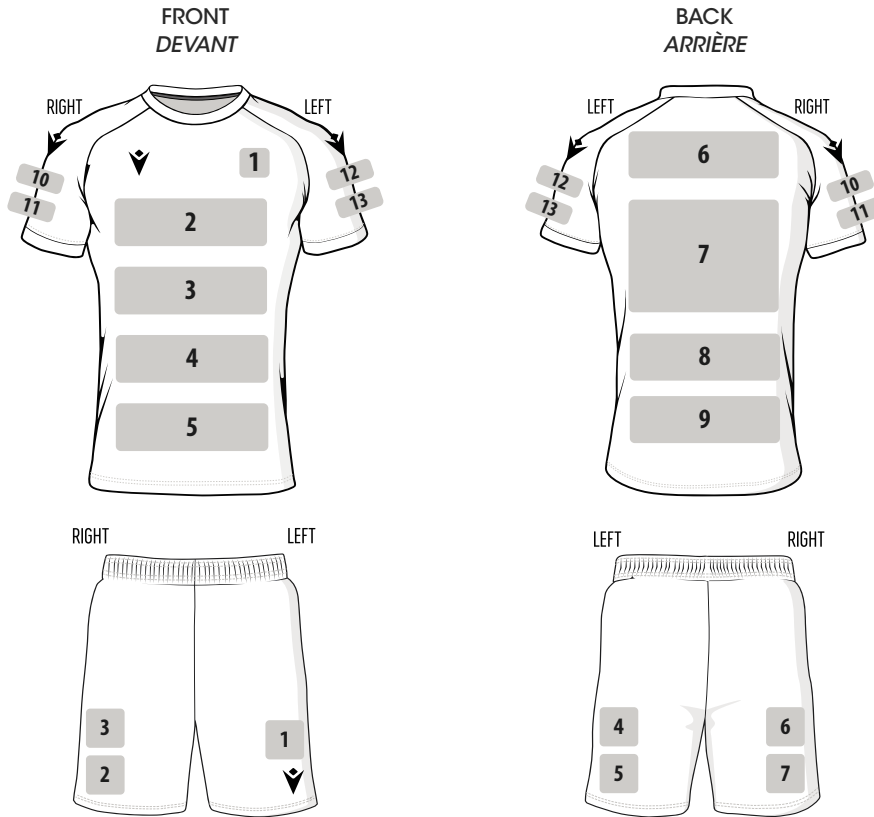

LOGO POSITIONING

POSITIONNEMENT DES LOGOS

CENTURY
0123456789

CENTURY outline
0123456789

BIRCH
0123456789

BIRCH outline
0123456789

MACHINE
0123456789

MACHINE outline
0123456789

ATHLETIC
0123456789

ATHLETIC outline
0123456789

LIBEL
0123456789

LIBEL outline
0123456789

BARÇA
0123456789

AGENCY
0123456789

AGENCY outline
0123456789

INFORMATION / INFORMATIONS

- Colours and sizes of numbers available on request
- Numbers only available on sublimated products
- Couleurs et tailles des numéros sur demande
- Numéros applicables seulement avec les produits sublimatiques

CUSTOM DESIGN OPTIONS

PERSONNALISATIONS SUR MESURE / LAVORATION CUSTOM

SUBLIMATED / SUBLIMATIQUE

OPEN DESIGN DESSIN LIBRE

Choose your colours from:
Macron Standard Colours or "Pantone C" colours

Choisis ta couleur parmi:
Macron Standard Colours | "Pantone C" Colour Reference

FIXED DESIGN DESSIN PREDEFINI

Choose your design template from those on page 96
Possible to add numbers in a Macron font as well as up to 6 logos.

Choisis ton graphisme parmi ceux à la p. 96
Possibilité d'insérer des numéros avec la police Macron et d'ajouter jusqu'à 6 logos.

*Bright colours, not fluo colors / Couleurs brillantes, pas couleurs fluo

CUT & SEW