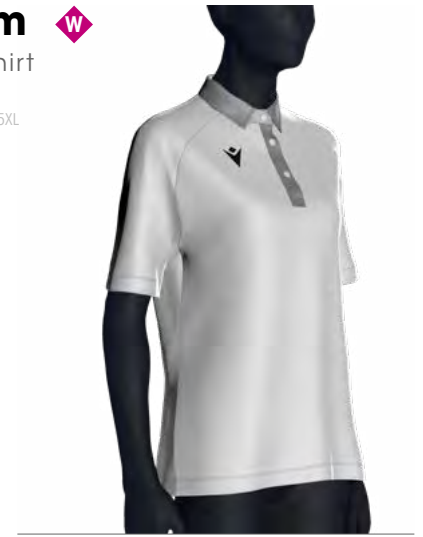

Greece Custom

Woman match day shirt

SR M L XL XXL 3XL 4XL 5XL

JR 4XS 3XS XXS XS S

GOTEX : 100% POLYESTER

98700661 98700665